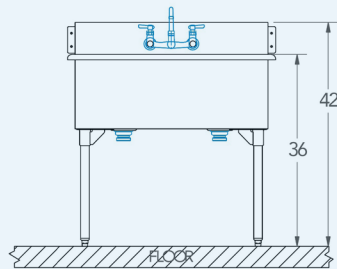

Wichita

Model # WC.284.00

2-Compartment Industrial Sink

Bowl (Lg x Wd x Dp)

18" x 24" x 14"

Drainboard

Left: 0"

Right: 0"

Overall (Lg x Wd x Ht)

39" x 27 1/2" x 42"

Material

14 gauge, stainless steel

Faucet Holes

1-1/8" Dia 8" Centers

Drain

3-1/2" Dia Opening

Included:

Matched Faucet

Basket Drain(s)

Install Kit

Additional Features

- 14 gauge stainless steel
- 12 gauge partition(s)
- 14" deep to sink rim
- Robust retro styling
- Stainless steel legs & feet
- 1-1/2" sanitary rolled-rim
- D 3-1/2" recessed drain opening
- Integrated security flange
- Specification grade hardware included
- 10-year warranty
- Made in Texas