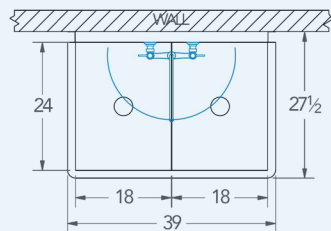

Wichita

Model # WC.284.00

2-Compartment Industrial Sink

Bowl (Lg x Wd x Dp)

18" x 24" x 14"

Drainboard

Left: 0"

Right: 0"

Overall (Lg x Wd x Ht)

39" x 27 1/2" x 42"

Material

14 gauge, stainless steel

Faucet Holes

1-1/8" Dia 8" Centers

Drain

3-1/2" Dia Opening

Included:

Matched Faucet

Basket Drain(s)

Install Kit

Additional Features

- 14 gauge stainless steel
- 12 gauge partition(s)
- 14" deep to sink rim
- Robust retro styling
- Stainless steel legs & feet
- 1-1/2" sanitary rolled-rim
- D 3-1/2" recessed drain opening
- Integrated security flange
- Specification grade hardware included
- 10-year warranty
- Made in Texas