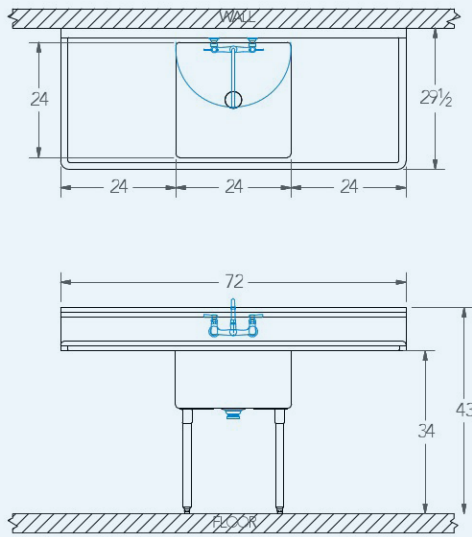

Sabine

Model # SA.144.44

1-Compartment Food Service Sink

Bowl (Lg x Wd x Dp)

24" x 24" x 12"

Drainboard

Left: 24"

Right: 24"

Overall (Lg x Wd x Ht)

72" x 29 1/2" x 43"

Material

16 gauge, stainless steel

Faucet Holes

1-1/8" Dia 8" Centers

Drain

3-1/2" Dia Opening

Included:

Matched Faucet

Basket Drain(s)

Install Kit

Additional Features

- NSF approved construction
- R 3/4" coved compartments
- 12" deep compartments
- Stainless steel legs
- Stainless steel feet
- 9" tile-edge backsplash
- 1-1/2" sanitary rolled-rim
- D 3-1/2" recessed drain opening
- Specification grade hardware included
- 5-year warranty
- Made in Texas