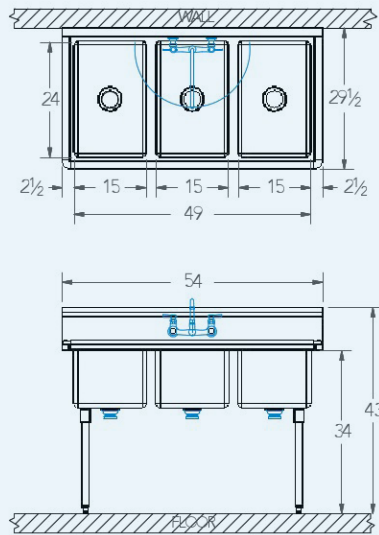

Sabine

Model # SA.354.00

3-Compartment Food Service Sink

Bowl (Lg x Wd x Dp)

15" x 24" x 12"

Drainboard

Left: 0"

Right: 0"

Overall (Lg x Wd x Ht)

54" x 29 1/2" x 43"

Material

16 gauge, stainless steel

Faucet Holes

1-1/8" Dia 8" Centers

Drain

3-1/2" Dia Opening

Included:

Matched Faucet

Basket Drain(s)

Install Kit

Additional Features

- NSF approved construction
- R 3/4" coved compartments
- 12" deep compartments
- Stainless steel legs
- Stainless steel feet
- 9" tile-edge backsplash
- 1-1/2" sanitary rolled-rim
- D 3-1/2" recessed drain opening
- Specification grade hardware included
- 5-year warranty
- Made in Texas