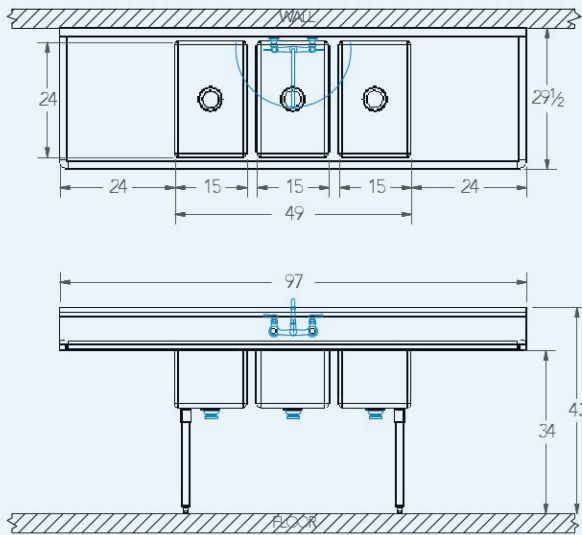

Sabine

Model # SA.354.44

3-Compartment Food Service Sink

Bowl (Lg x Wd x Dp)
15" x 24" x 12"

Drainboard
Left: 24"
Right: 24"

Overall (Lg x Wd x Ht)
97" x 29 1/2" x 43"

Material
16 gauge, stainless steel

Faucet Holes
1-1/8" Dia 8" Centers

Drain
3-1/2" Dia Opening

Included:

Matched Faucet

Basket Drain(s)

Install Kit

Additional Features

- NSF approved construction
- R 3/4" coved compartments
- 12" deep compartments
- Stainless steel legs
- Stainless steel feet
- 9" tile-edge backsplash
- 1-1/2" sanitary rolled-rim
- D 3-1/2" recessed drain opening
- Specification grade hardware included
- 5-year warranty
- Made in Texas