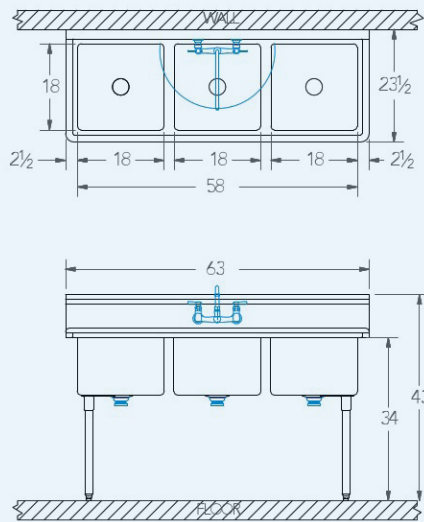

Sabine

Model # SA.388.00

3-Compartment Food Service Sink

Bowl (Lg x Wd x Dp)

18" x 18" x 12"

Drainboard

Left: 0"

Right: 0"

Overall (Lg x Wd x Ht)

63" x 23 1/2" x 43"

Material

16 gauge, stainless steel

Faucet Holes

1-1/8" Dia 8" Centers

Drain

3-1/2" Dia Opening

Included:

Matched Faucet

Basket Drain(s)

Install Kit

Additional Features

- NSF approved construction
- R 3/4" coved compartments
- 12" deep compartments
- Stainless steel legs
- Stainless steel feet
- 9" tile-edge backsplash
- 1-1/2" sanitary rolled-rim
- D 3-1/2" recessed drain opening
- Specification grade hardware included
- 5-year warranty
- Made in Texas