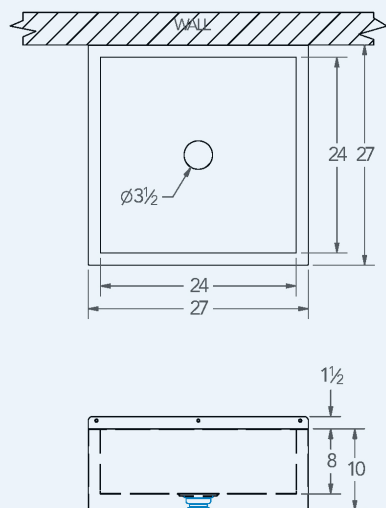

### Bowl (Lg x Wd x Dp)

24" x 24" x 8"

### Overall (Lg x Wd x Ht)

27" x 27" x 10"

### Drain

3 1/2" Dia Opening