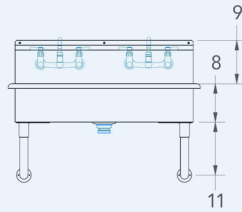

Blanco

Model # BL.240.128

Wash Stations

Bowl (Lg x Wd x Dp)

37" x 14" x 8"

Faucets

Of Faucet : 2
Wall Mounted
Manual Faucets

Overall (Lg x Wd)

40" x 17 1/2"

Material

16 gauge, stainless steel

Faucet Holes

1-1/8" Dia 8" Centers

Drain

3-1/2" Dia Opening

Included:

Matched Faucet

Basket Drain(s)

Install Kit

Additional Features

- 16 gauge stainless steel
- 8 inch deep to sink rim
- Robust retro styling
- Stainless tubular wall brackets
- 1-1/2 inch sanitary rolled rim
- 3-1/2 inch diameter recessed drain opening
- Faucets and drain included
- Thermostatic Mixing Valve with sensor models
- ADA configurations available
- 10 year warranty
- Made in Texas