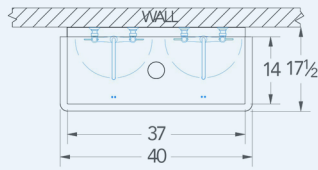

Blanco

Model # BL.240.128

Wash Stations

Bowl (Lg x Wd x Dp)

37" x 14" x 8"

Faucets

Of Faucet : 2
Wall Mounted
Manual Faucets

Overall (Lg x Wd)

40" x 17 1/2"

Material

16 gauge, stainless steel

Faucet Holes

1-1/8" Dia 8" Centers

Drain

3-1/2" Dia Opening

Included:

Matched Faucet

Basket Drain(s)

Install Kit

Additional Features

- 16 gauge stainless steel
- 8 inch deep to sink rim
- Robust retro styling
- Stainless tubular wall brackets
- 1-1/2 inch sanitary rolled rim
- 3-1/2 inch diameter recessed drain opening
- Faucets and drain included
- Thermostatic Mixing Valve with sensor models
- ADA configurations available
- 10 year warranty
- Made in Texas