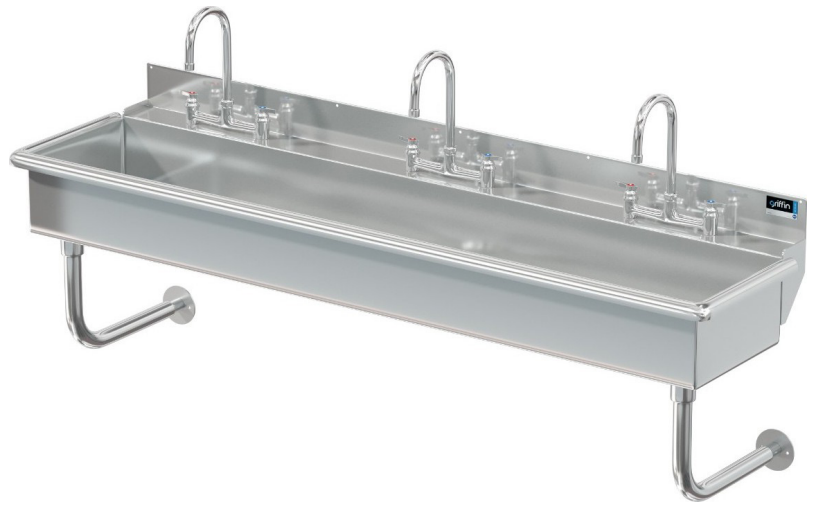

# Blanco

Model # BL.372.228

Wash Stations

### Bowl (Lg x Wd x Dp)

69" x 14" x 8"

# Of Faucet : 3  
Deck Mounted  
Manual Faucets

### Additional Features

- 16 gauge stainless steel
- 8 inch deep to sink rim
- Robust retro styling
- Stainless tubular wall brackets
- 1-1/2 inch sanitary rolled rim
- 3-1/2 inch diameter recessed drain opening
- Faucets and drain included
- Thermostatic Mixing Valve with sensor models
- ADA configurations available
- 10 year warranty
- Made in Texas