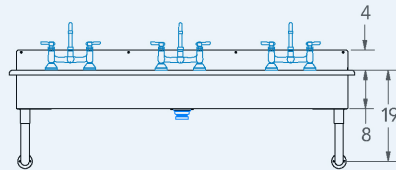

### Bowl (Lg x Wd x Dp)

69" x 14" x 8"

### Additional Features

- 16 gauge stainless steel
- 8 inch deep to sink rim
- Robust retro styling
- Stainless tubular wall brackets
- 1-1/2 inch sanitary rolled rim
- 3-1/2 inch diameter recessed drain opening
- Faucets and drain included
- Thermostatic Mixing Valve with sensor models
- ADA configurations available
- 10 year warranty
- Made in Texas