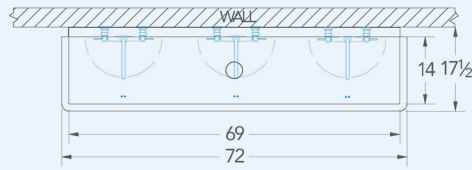

Blanco

Model # BL.372.128

Wash Stations

Bowl (Lg x Wd x Dp)

69" x 14" x 8"

Faucets

Of Faucet : 3
Wall Mounted
Manual Faucets

Overall (Lg x Wd)

72" x 17 1/2"

Material

16 gauge, stainless steel

Faucet Holes

1-1/8" Dia 8" Centers

Drain

3-1/2" Dia Opening

Included:

Matched Faucet

Basket Drain(s)

Install Kit

Additional Features

- 16 gauge stainless steel
- 8 inch deep to sink rim
- Robust retro styling
- Stainless tubular wall brackets
- 1-1/2 inch sanitary rolled rim
- 3-1/2 inch diameter recessed drain opening
- Faucets and drain included
- Thermostatic Mixing Valve with sensor models
- ADA configurations available
- 10 year warranty
- Made in Texas