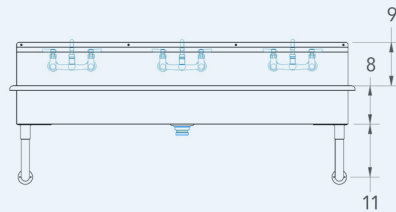

Blanco

Model # BL.372.128

Wash Stations

Bowl (Lg x Wd x Dp)

69" x 14" x 8"

Faucets

Of Faucet : 3
Wall Mounted
Manual Faucets

Overall (Lg x Wd)

72" x 17 1/2"

Material

16 gauge, stainless steel

Faucet Holes

1-1/8" Dia 8" Centers

Drain

3-1/2" Dia Opening

Included:

Matched Faucet

Basket Drain(s)

Install Kit

Additional Features

- 16 gauge stainless steel
- 8 inch deep to sink rim
- Robust retro styling
- Stainless tubular wall brackets
- 1-1/2 inch sanitary rolled rim
- 3-1/2 inch diameter recessed drain opening
- Faucets and drain included
- Thermostatic Mixing Valve with sensor models
- ADA configurations available
- 10 year warranty
- Made in Texas