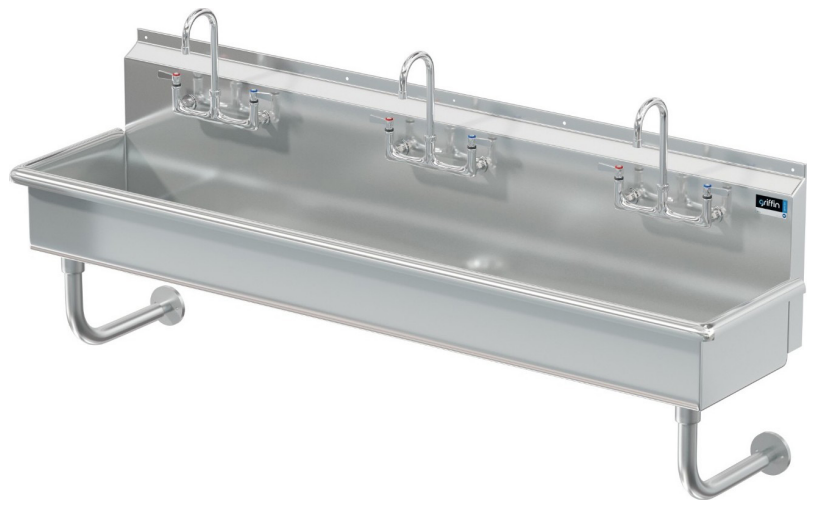

Blanco

Model # BL.372.128

Wash Stations

Bowl (Lg x Wd x Dp)

69" x 14" x 8"

Faucets

Of Faucet : 3
Wall Mounted
Manual Faucets

Overall (Lg x Wd)

72" x 17 1/2"

Material

16 gauge, stainless steel

Faucet Holes

1-1/8" Dia 8" Centers

Drain

3-1/2" Dia Opening

Included:

Matched Faucet

Basket Drain(s)

Install Kit

Additional Features

- 16 gauge stainless steel
- 8 inch deep to sink rim
- Robust retro styling
- Stainless tubular wall brackets
- 1-1/2 inch sanitary rolled rim
- 3-1/2 inch diameter recessed drain opening
- Faucets and drain included
- Thermostatic Mixing Valve with sensor models
- ADA configurations available
- 10 year warranty
- Made in Texas