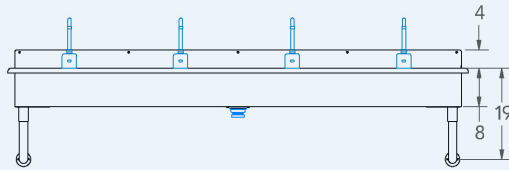

Blanco

Model # BL.496.210

Wash Stations

Bowl (Lg x Wd x Dp)

93" x 14" x 8"

Faucets

Of Faucet : 4
Deck Mounted
Sensor Faucets

Overall (Lg x Wd)

96" x 19"

Material

16 gauge, stainless steel

Faucet Holes

1-1/8" Dia

Drain

3-1/2" Dia Opening

Included:

Matched Faucet

Basket Drain(s)

Install Kit

Additional Features

- 16 gauge stainless steel
- 8 inch deep to sink rim
- Robust retro styling
- Stainless tubular wall brackets
- 1-1/2 inch sanitary rolled rim
- 3-1/2 inch diameter recessed drain opening
- Faucets and drain included
- Thermostatic Mixing Valve with sensor models
- ADA configurations available
- 10 year warranty
- Made in Texas