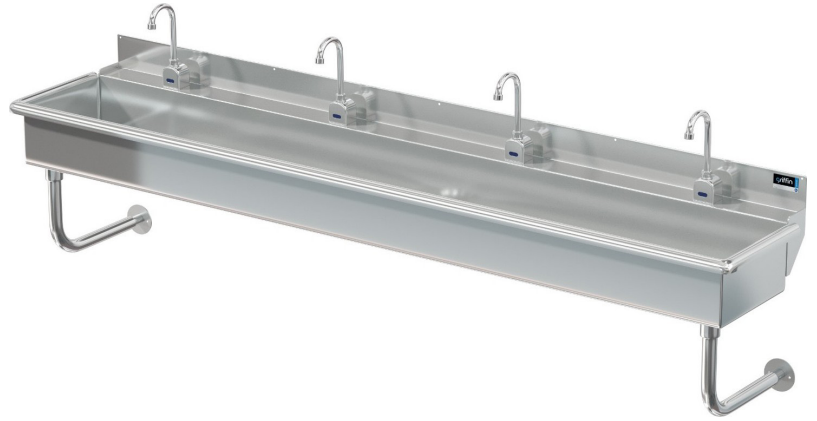

Blanco

Model # BL.496.210

Wash Stations

Bowl (Lg x Wd x Dp)

93" x 14" x 8"

Faucets

Of Faucet : 4
Deck Mounted
Sensor Faucets

Overall (Lg x Wd)

96" x 19"

Material

16 gauge, stainless steel

Faucet Holes

1-1/8" Dia

Drain

3-1/2" Dia Opening

Included:

Matched Faucet

Basket Drain(s)

Install Kit

Additional Features

- 16 gauge stainless steel
- 8 inch deep to sink rim
- Robust retro styling
- Stainless tubular wall brackets
- 1-1/2 inch sanitary rolled rim
- 3-1/2 inch diameter recessed drain opening
- Faucets and drain included
- Thermostatic Mixing Valve with sensor models
- ADA configurations available
- 10 year warranty
- Made in Texas