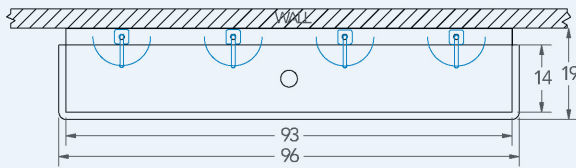

Blanco

Model # BL.496.210

Wash Stations

Bowl (Lg x Wd x Dp)

93" x 14" x 8"

Faucets

Of Faucet : 4
Deck Mounted
Sensor Faucets

Overall (Lg x Wd)

96" x 19"

Material

16 gauge, stainless steel

Faucet Holes

1-1/8" Dia

Drain

3-1/2" Dia Opening

Included:

Matched Faucet

Basket Drain(s)

Install Kit

Additional Features

- 16 gauge stainless steel
- 8 inch deep to sink rim
- Robust retro styling
- Stainless tubular wall brackets
- 1-1/2 inch sanitary rolled rim
- 3-1/2 inch diameter recessed drain opening
- Faucets and drain included
- Thermostatic Mixing Valve with sensor models
- ADA configurations available
- 10 year warranty
- Made in Texas