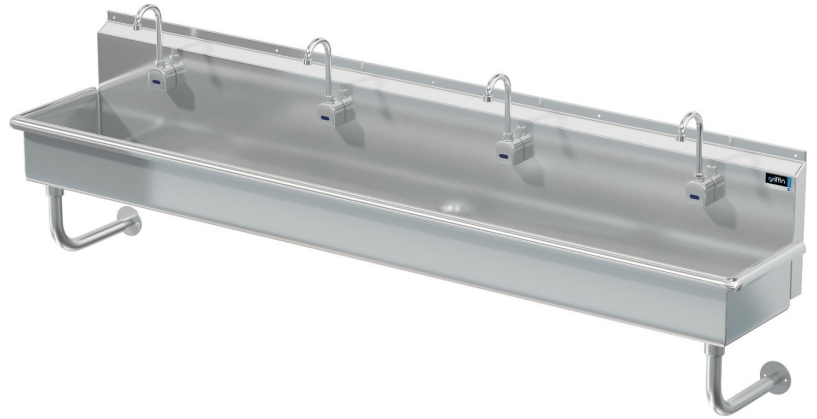

# Blanco

Model # BL.496.110

Wash Stations

### Bowl (Lg x Wd x Dp)

93" x 14" x 8"

### Overall ( Lg x Wd )

96" x 17 1/2"

### Additional Features

- 16 gauge stainless steel
- 8 inch deep to sink rim
- Robust retro styling
- Stainless tubular wall brackets
- 1-1/2 inch sanitary rolled rim
- 3-1/2 inch diameter recessed drain opening
- Faucets and drain included
- Thermostatic Mixing Valve with sensor models
- ADA configurations available
- 10 year warranty
- Made in Texas