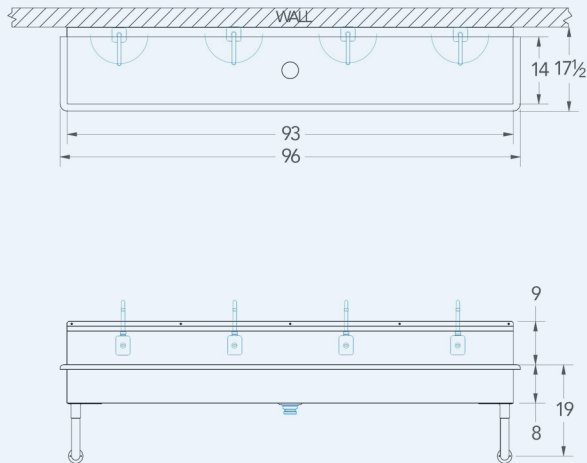

### Bowl (Lg x Wd x Dp)

93" x 14" x 8"

### Overall ( Lg x Wd )

96" x 17 1/2"