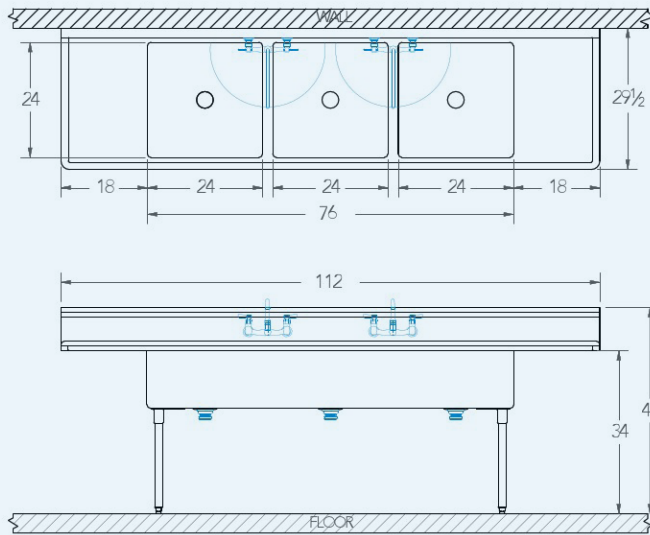

Sabine

Model # SA.344.88

3-Compartment Food Service Sink

Bowl (Lg x Wd x Dp)
24" x 24" x 12"

Drainboard
Left: 18"
Right: 18"

Overall (Lg x Wd x Ht)
112" x 29 1/2" x 43"

Material
16 gauge, stainless steel

Faucet Holes
1-1/8" Dia 8" Centers

Drain
3-1/2" Dia Opening

Included:

Matched Faucet

Basket Drain(s)

Install Kit

Additional Features

- NSF approved construction
- R 3/4" coved compartments
- 12" deep compartments
- Stainless steel legs
- Stainless steel feet
- 9" tile-edge backsplash
- 1-1/2" sanitary rolled-rim
- D 3-1/2" recessed drain opening
- Specification grade hardware included
- 5-year warranty
- Made in Texas