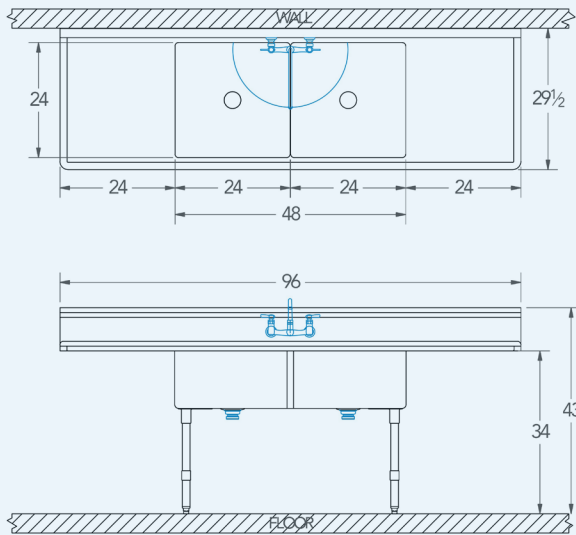

Pecos

Model # PE.244.44

2-Compartment Food Service Sink

Bowl (Lg x Wd x Dp)

24" x 24" x 12"

Drainboard

Left: 24"

Right: 24"

Overall (Lg x Wd x Ht)

96" x 29 1/2" x 43"

Material

16 gauge, stainless steel

Faucet Holes

1-1/8" Dia 8" Centers

Drain

3-1/2" Dia Opening

Included:

Matched Faucet

Basket Drain(s)

Install Kit

Additional Features

- Stainless Steel Legs and rails
- Adjustable stainless steel bullet feet
- 1 - 1/2" sanitary rolled rim
- 9" tall backsplash with tile edge
- NSF Certified
- 1 year warranty.