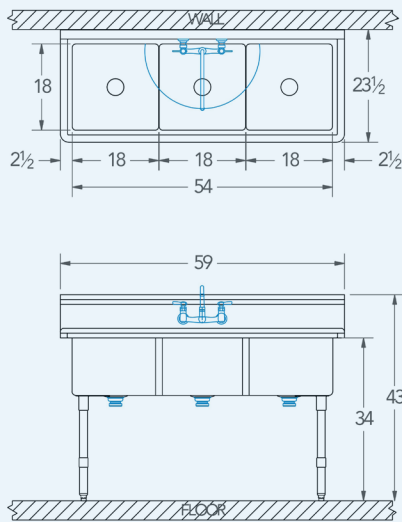

Pecos

Model # PE.388.00

3-Compartment Food Service Sink

Bowl (Lg x Wd x Dp)

18" x 18" x 12"

Drainboard

Left: 0"

Right: 0"

Overall (Lg x Wd x Ht)

59" x 23 1/2" x 43"

Material

16 gauge, stainless steel

Faucet Holes

1-1/8" Dia 8" Centers

Drain

3-1/2" Dia Opening

Included:

Matched Faucet

Basket Drain(s)

Install Kit

Additional Features

- Stainless Steel Legs and rails
- Adjustable stainless steel bullet feet
- 1 - 1/2" sanitary rolled rim
- 9" tall backsplash with tile edge
- NSF Certified
- 1 year warranty.