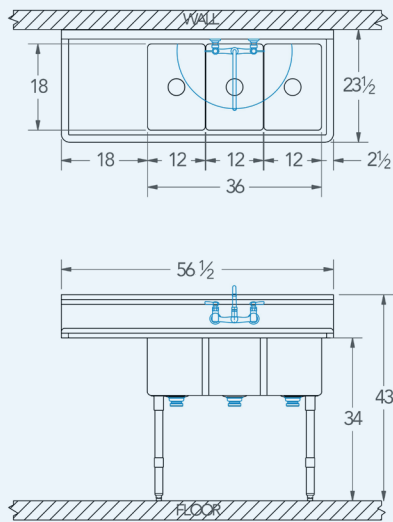

Pecos

Model # PE.378.80

3-Compartment Food Service Sink

Bowl (Lg x Wd x Dp)

12" x 18" x 12"

Drainboard

Left: 18"

Right: 0"

Overall (Lg x Wd x Ht)

56 1/2" x 23 1/2" x 43"

Material

16 gauge, stainless steel

Faucet Holes

1-1/8" Dia 8" Centers

Drain

3-1/2" Dia Opening

Included:

Matched Faucet

Basket Drain(s)

Install Kit

Additional Features

- Stainless Steel Legs and rails
- Adjustable stainless steel bullet feet
- 1 - 1/2" sanitary rolled rim
- 9" tall backsplash with tile edge
- NSF Certified
- 1 year warranty.