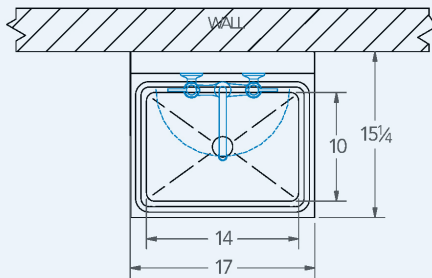

Comal

Model # CM.30.124D

Handwash Sink

Bowl (Lg x Wd x Dp)
14" x 10" x 5"

Overall (Lg x Wd)
17" x 15 1/4"

Faucet
Wall mounted, single faucet

End Splashes
Right & Left Sides

Material
20 gauge, stainless steel

Faucet Holes
1" Dia 4" Centers

Drain
1-1/2" Dia Opening

Included:

Matched Faucet

Basket Drain(s)

Additional Features

- 20 gauge stainless steel
- Coved Corners
- NSF Approved
- Die-formed Rim
- O.A. 17" x 15 1/4"
- 14" x 10" x 5" deep sink bowl
- Includes faucet, drain and wall bracket
- 1 year warranty