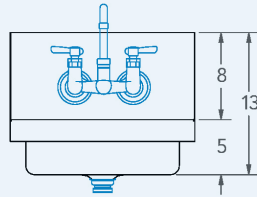

Comal

Model # CM.30.124D

Handwash Sink

Bowl (Lg x Wd x Dp)
14" x 10" x 5"

Overall (Lg x Wd)
17" x 15 1/4"

Faucet
Wall mounted, single faucet

End Splashes
Right & Left Sides

Material
20 gauge, stainless steel

Faucet Holes
1" Dia 4" Centers

Drain
1-1/2" Dia Opening

Included:

Matched Faucet

Basket Drain(s)

Additional Features

- 20 gauge stainless steel
- Coved Corners
- NSF Approved
- Die-formed Rim
- O.A. 17" x 15 1/4"
- 14" x 10" x 5" deep sink bowl
- Includes faucet, drain and wall bracket
- 1 year warranty